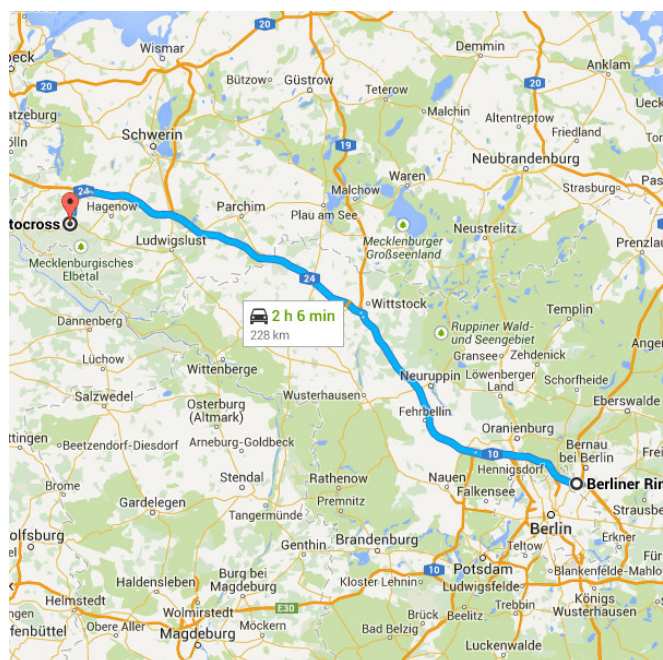

Cookies help us deliver our services. By using our services, you agree to our use of cookies.

[Learn more](#)

Got it

Directions from Berliner Ring to MC Vellahn Motocross

o Berliner Ring

Germany

Follow A10 and A24 to Hagenower Chaussee in Wittenburg. Take exit 10-Wittenburg from A24

212 km / 1 h 50 min

- ↑ 1. Head east on A10 toward Exits 36-Berlin-Weißeensee
1.3 km
- ↘ 2. Take the exit toward Dresden/Frankfurt /O./Inl.-Hohenchönhausen/A10
350 m
- ↑ 3. Continue onto B2n
1.1 km
- ↶ 4. Make a U-turn at B2
1.3 km
- ↙ 5. Keep left at the fork, follow signs for Bernau
400 m
- ↘ 6. Keep right at the fork to continue toward A10
550 m
- ↶ 7. Keep left and merge onto A10
39.5 km
- ↑ 8. Continue onto A24
63.1 km

- ↗ 9. At the interchange 20-Dreieck
Wittstock/Dosse, keep **right** and follow
 signs for **A24** toward **Dreieck**
Wittstock/Dosse/Hamburg/Schwerin

 2.2 km
- ↑ 10. Continue onto **A24**

 102 km
- ↘ 11. Take exit **10-Wittenburg** toward
Wittenburg/Hagenow-Kietz

 1.0 km
- 📍 14. At the roundabout, take the **3rd** exit onto
Lehsener Chaussee

 1.3 km
- ↑ 15. Continue onto **L05**

 1.5 km
- ↑ 16. Continue onto **Dorfstraße/L05**

 1.8 km
- ↑ 17. Continue onto **L05**