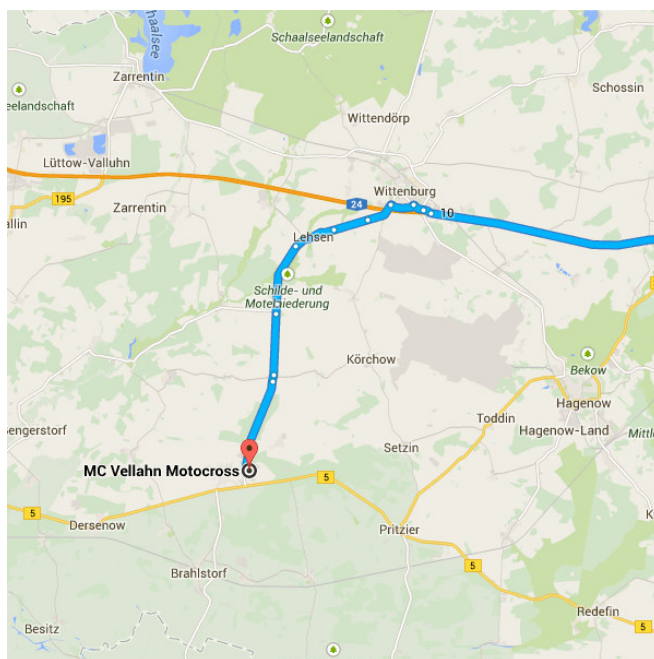

- ↗ 9. At the interchange 20-Dreieck
  Wittstock/Dosse, keep **right** and follow
  signs for **A24** toward **Dreieck**
  Wittstock/Dosse/Hamburg/Schwerin

   2.2 km
- ↑ 10. Continue onto **A24**

  ---

   102 km
- ↘ 11. Take exit **10-Wittenburg** toward
  Wittenburg/Hagenow-Kietz

  ---

   350 m

Take **L05** and **L05** to **Wittenburger Chaussee** in Vellahn

---

 15.8 km / 15 min

- 📍 12. At the roundabout, continue straight onto
  Hagenower Chaussee

  ---

   500 m
- ↶ 13. Turn **left** onto **Südring**

   1.0 km
- 📍 14. At the roundabout, take the **3rd** exit onto
  Lehsener Chaussee

   1.3 km
- ↑ 15. Continue onto **L05**

   1.5 km
- ↑ 16. Continue onto **Dorfstraße/L05**

   1.8 km
- ↑ 17. Continue onto **L05**

   2.6 km
- ↑ 18. Continue onto **Wittenburger Str./L05**

  ---

   450 m
- ↑ 19. Continue onto **L05**

   2.5 km
- ↑ 20. Continue onto **Wittenburger Str./L05**

  ---

   290 m
- ↑ 21. Continue onto **L05**

   3.3 km
- ↑ 22. Continue onto **Wittenburger Chaussee/L05**
  i Destination will be on the left

  ---

   600 m

📍 **MC Vellahn Motocross**

Wittenburger Chaussee, 19260 Vellahn, Germany

These directions are for planning purposes only. You may find that construction projects, traffic, weather, or other events may cause conditions to differ from the map results, and you should plan your route accordingly. You must obey all signs or notices regarding your route.