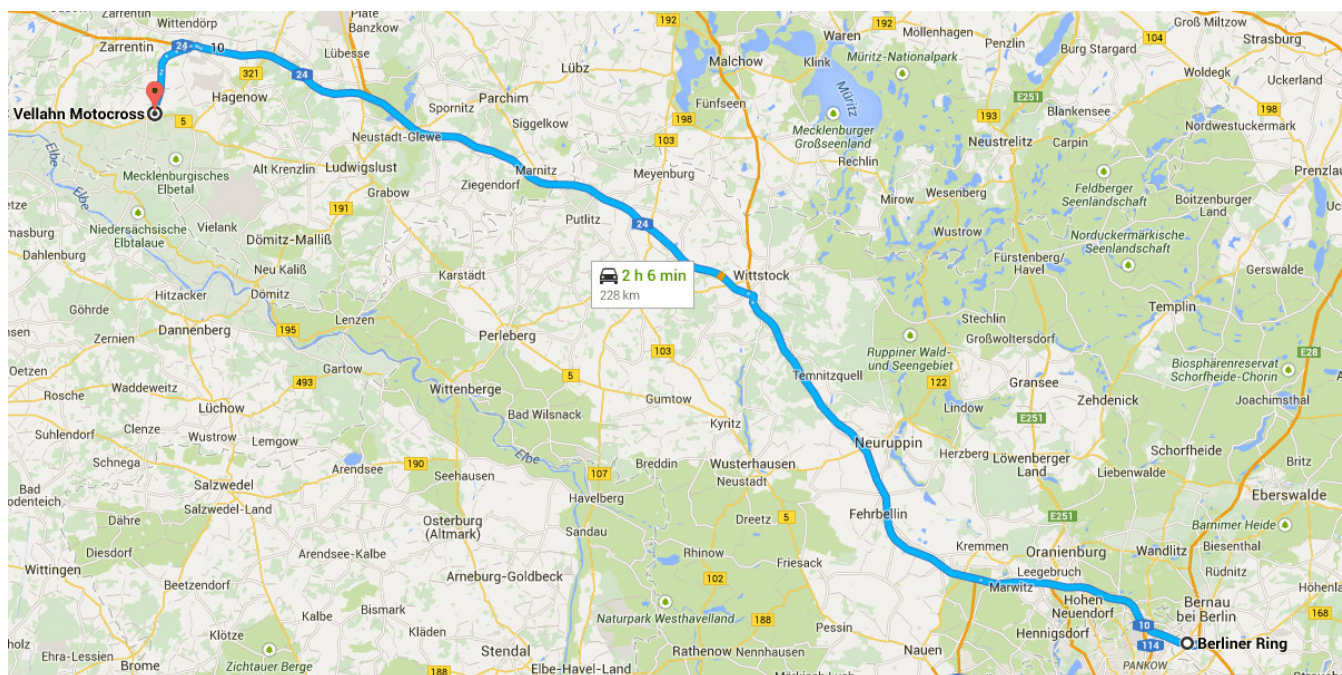

Cookies help us deliver our services. By using our services, you agree to our use of cookies.

[Learn more](#)

Got it

Directions from Berliner Ring to MC Vellahn Motocross

o Berliner Ring

Germany

Follow A10 and A24 to Hagenower Chaussee in Wittenburg. Take exit 10-Wittenburg from A24

212 km / 1 h 50 min

- ↑ 1. Head east on A10 toward Exits 36-Berlin-Weißeensee
1.3 km
- ↘ 2. Take the exit toward Dresden/Frankfurt /O./Inl.-Hohenchönhausen/A10
350 m
- ↑ 3. Continue onto B2n
1.1 km
- ↶ 4. Make a U-turn at B2
1.3 km
- ↙ 5. Keep left at the fork, follow signs for Bernau
400 m
- ↘ 6. Keep right at the fork to continue toward A10
550 m
- ↶ 7. Keep left and merge onto A10
39.5 km
- ↑ 8. Continue onto A24
63.1 km

- ↗ 9. At the interchange 20-Dreieck
Wittstock/Dosse, keep **right** and follow
 signs for **A24** toward **Dreieck**
Wittstock/Dosse/Hamburg/Schwerin

 2.2 km
- ↑ 10. Continue onto **A24**

 102 km
- ↘ 11. Take exit **10-Wittenburg** toward
Wittenburg/Hagenow-Kietz

 350 m

Take **L05** and **L05** to **Wittenburger Chaussee** in Vellahn

 15.8 km / 15 min

- 📍 12. At the roundabout, continue straight onto
Hagenower Chaussee

 500 m
- ↶ 13. Turn **left** onto **Südring**